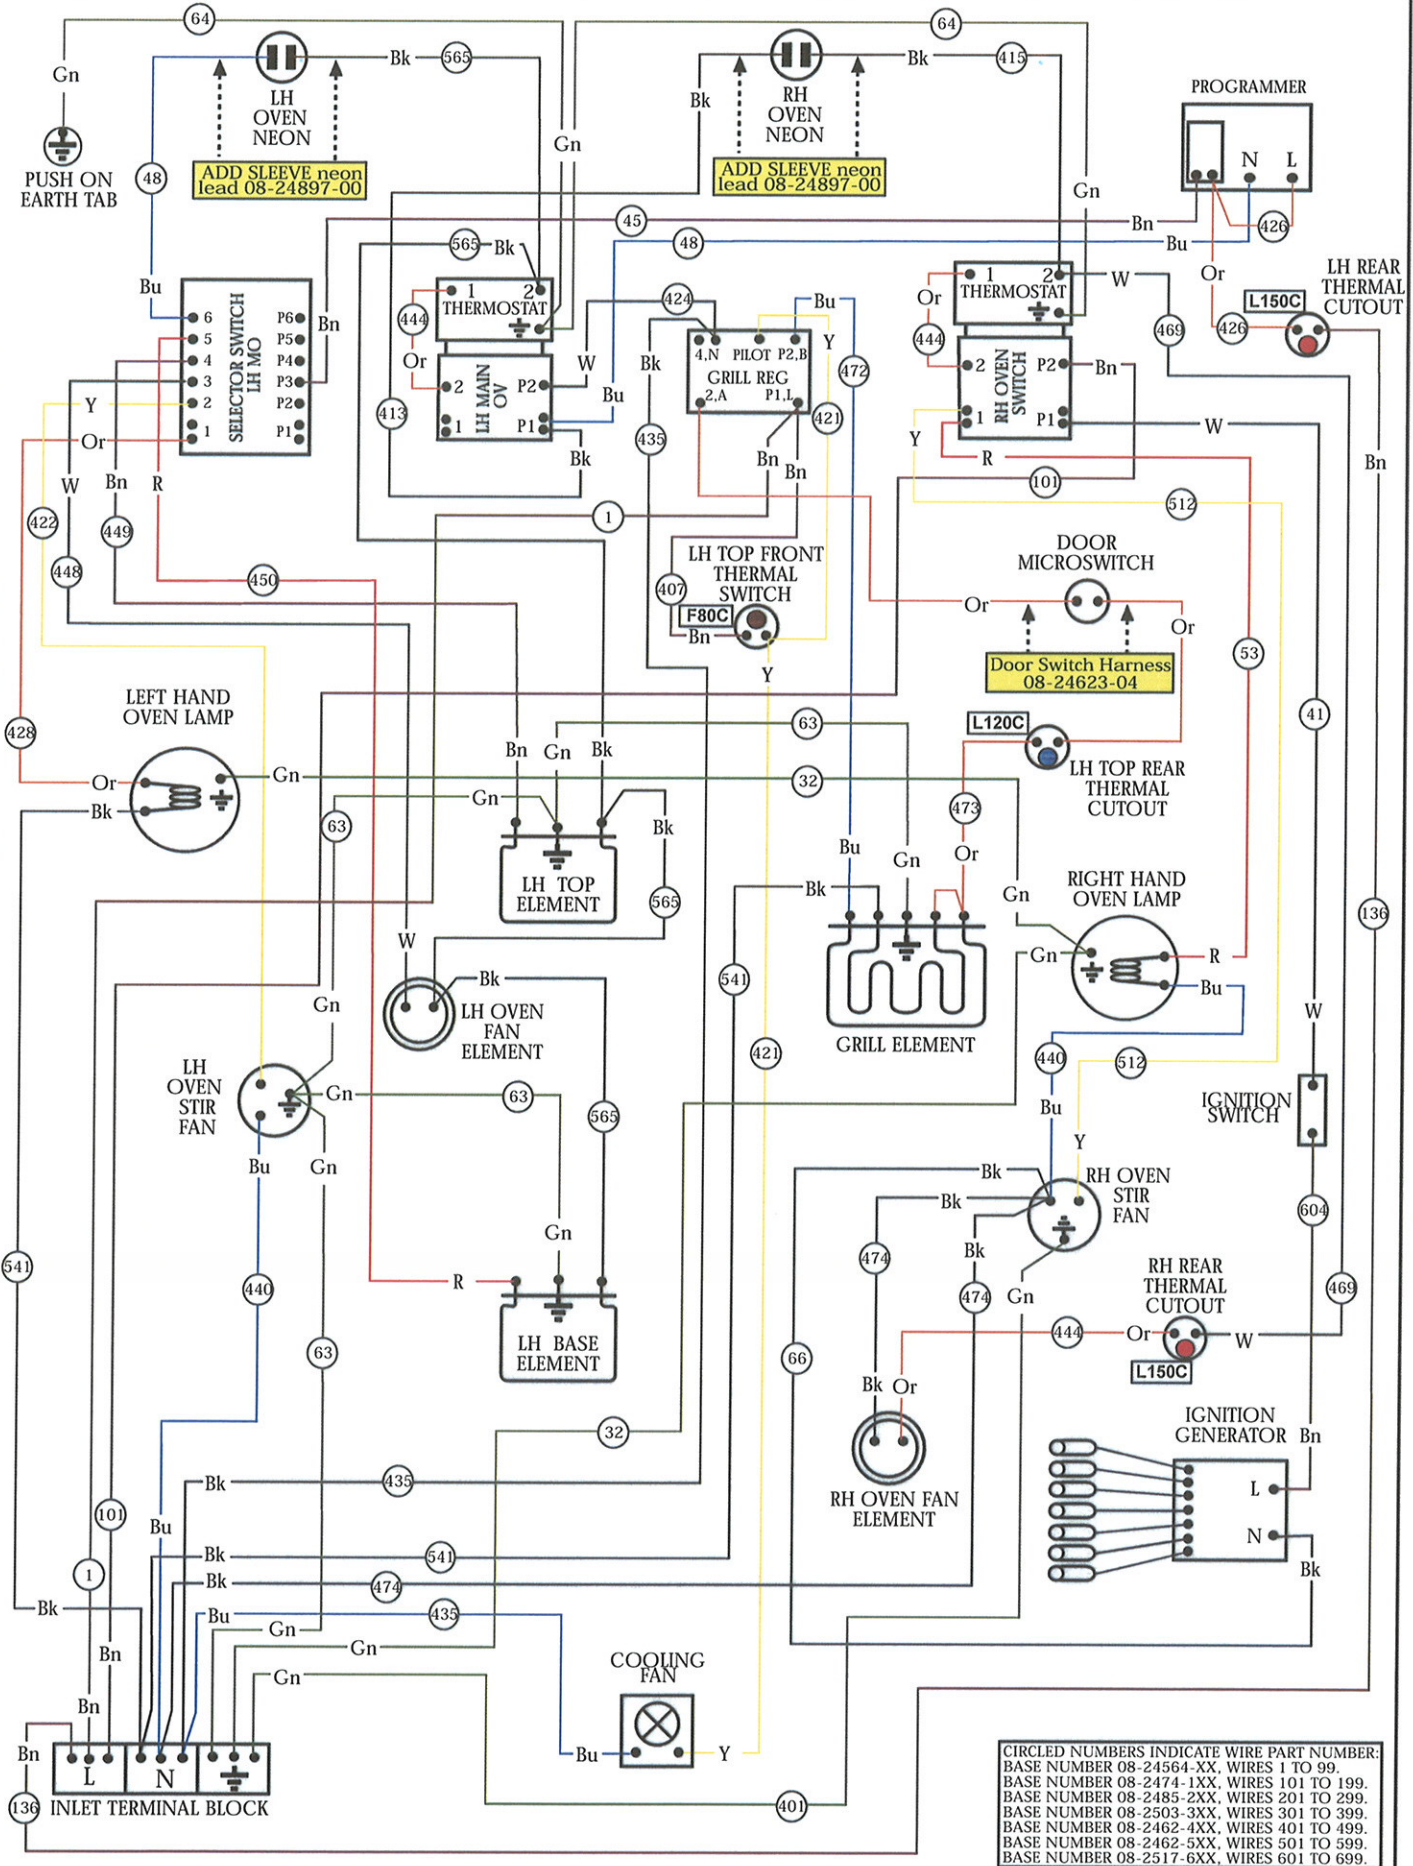

Wiring colour code: Bk-Black, Bn-Brown, Bu-Blue, Gn-Green, Or-Orange, R-Red, W-White, Y-Yellow, Gy-Grey, V-Violet

CIRCLED NUMBERS INDICATE WIRE PART NUMBER:
 BASE NUMBER 08-24564-XX, WIRES 1 TO 99.
 BASE NUMBER 08-2474-1XX, WIRES 101 TO 199.
 BASE NUMBER 08-2485-2XX, WIRES 201 TO 299.
 BASE NUMBER 08-2503-3XX, WIRES 301 TO 399.
 BASE NUMBER 08-2462-4XX, WIRES 401 TO 499.
 BASE NUMBER 08-2462-5XX, WIRES 501 TO 599.
 BASE NUMBER 08-2517-6XX, WIRES 601 TO 699.